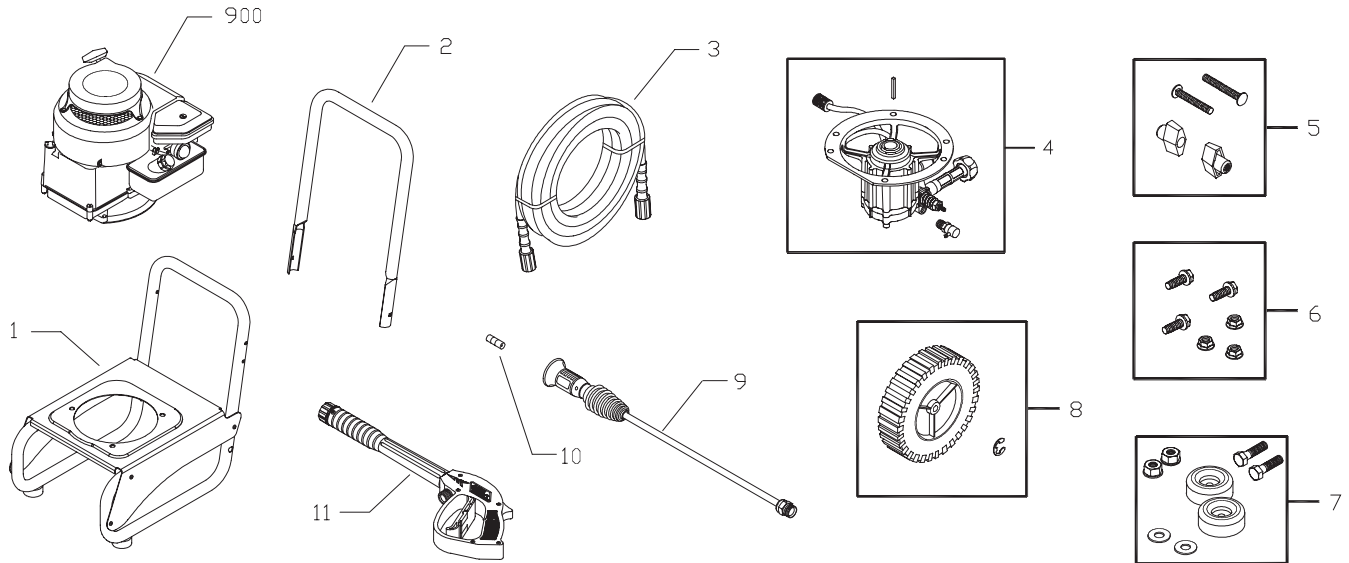

# Exploded View and Parts list — Main Unit

Item	Part #	Description
1	201625GS	ASSY, Base
2	B195960GS	HANDLE
3	196006GS	HOSE, 25'
4	200200GS	ASSY, Pump
	23139GS	Key
	194298GS	Valve, Thermal Relief
5	B2203GS	KIT, Fastening Handle
6	192525GS	KIT, Pump/Engine Mounting Hardware
7	198766GS	KIT, Vibration Mount
8	201643GS	KIT, Wheel
	192050GS	E-Ring
9	194344DGS	WAND
10	193609DGS	ORFICE
11	193482GS	GUN
900	§	ENGINE

# Exploded View and Parts List — Pump

Item	Part #	Description
3	200274GS	PLUG, Elastic
7	190578GS	PIN
A	200298GS	KIT, CHECK VALVES
B	200278GS	KIT, WATER INLET
C	200279GS	KIT, CHEMICAL INJECTION
D	200280GS	KIT, HIGH PRESSURE SEALS
E	200281GS	KIT, CHEM INJECT VENTURI
F	200282GS	KIT, PUMP HEAD, ALUM
G	200283GS	KIT, BY-PASS
H	189971GS	KIT, CHEMICAL HOSE