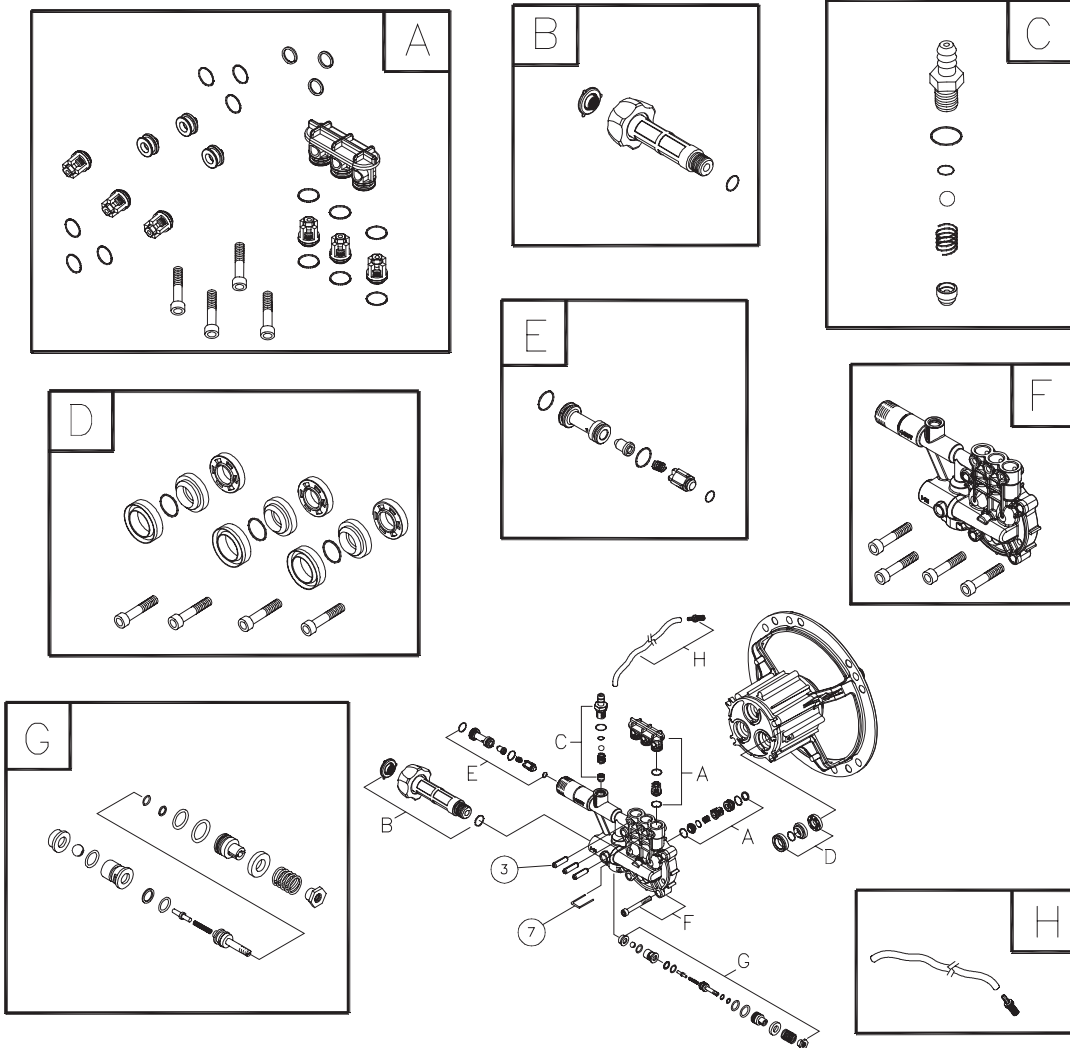

# Exploded View and Parts list — Main Unit

Item	Part #	Description
1	201625GS	ASSY, Base
2	B195960GS	HANDLE
3	196006GS	HOSE, 25'
4	200200GS	ASSY, Pump
	23139GS	Key
	194298GS	Valve, Thermal Relief
5	B2203GS	KIT, Fastening Handle
6	192525GS	KIT, Pump/Engine Mounting Hardware
7	198766GS	KIT, Vibration Mount
8	201643GS	KIT, Wheel
	192050GS	E-Ring
9	194344DGS	WAND
10	193609DGS	ORFICE
11	193482GS	GUN
900	§	ENGINE

## Items Not Illustrated:

201906GS	MANUAL, Operator's
BB3061BGS	OIL BOTTLE
87815GS	GOGGLES
275034GS	LABEL, Warning
201550GS	AXLE, Wheel
201642GS	KIT, Decal, Srv

# Exploded View and Parts List — Pump

Item	Part #	Description
3	200274GS	PLUG, Elastic
7	190578GS	PIN
A	200298GS	KIT, CHECK VALVES
B	200278GS	KIT, WATER INLET
C	200279GS	KIT, CHEMICAL INJECTION
D	200280GS	KIT, HIGH PRESSURE SEALS
E	200281GS	KIT, CHEM INJECT VENTURI
F	200282GS	KIT, PUMP HEAD, ALUM
G	200283GS	KIT, BY-PASS
H	189971GS	KIT, CHEMICAL HOSE