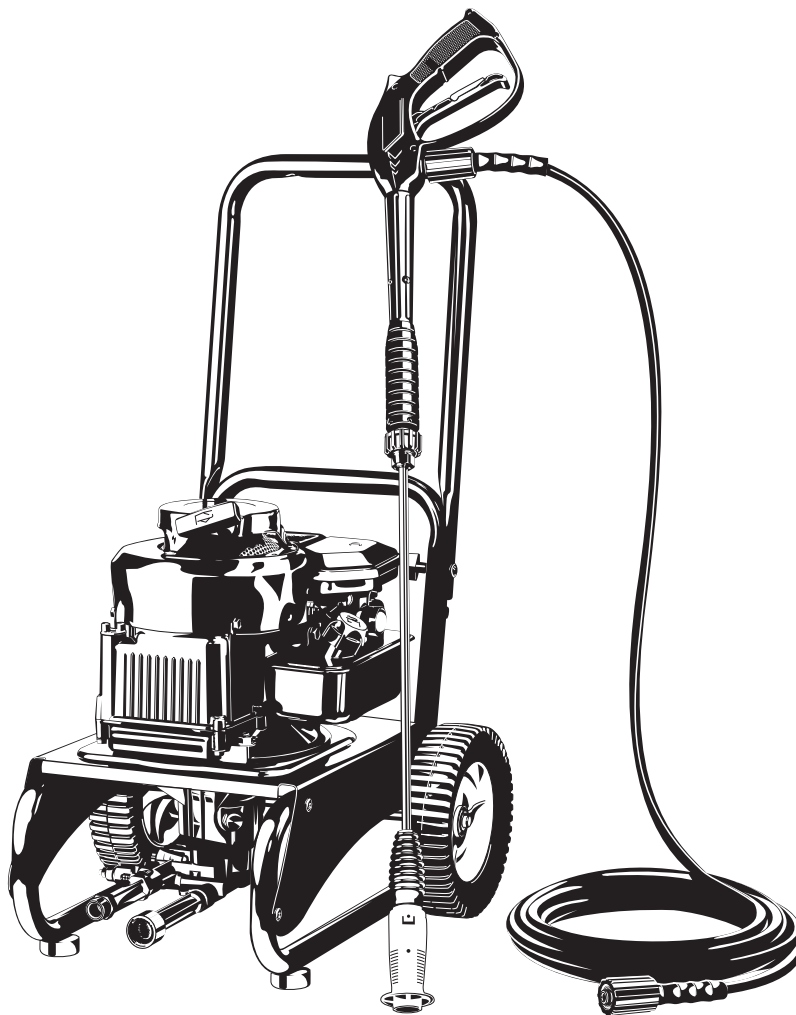

BRUTE™

by

Illustrated Parts List

Questions? Help is just a moment away!

Call: **Pressure Washer Helpline**

1-800-743-4115 M-F 8-5 CT

BRIGGS & STRATTON POWER PRODUCTS GROUP, LLC
JEFFERSON, WISCONSIN, U.S.A.

Model No. 020290-02 (2000 PSI Pressure Washer) Manual No. 201906A Revision A (01/04/2007)